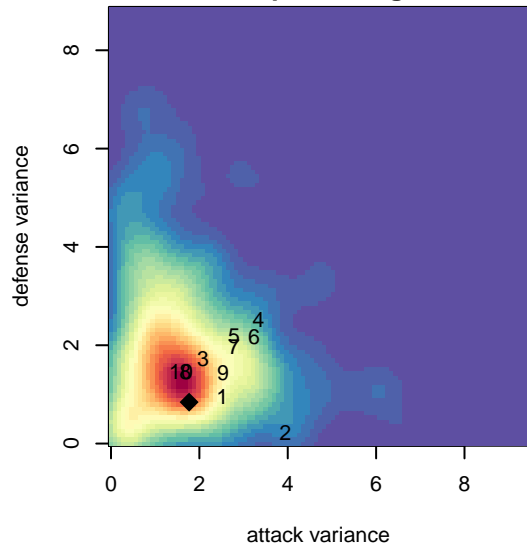

# THUSC McDonnell B00

Tualatin Hills United SC  
 Beaverton, OR  
 B00 total strength=1032  
 attack=1.96 defense=2.55  
 fall league = OPL 1st Div U14  
 spr league = Spr OPL Clatskanie Div U14

alt names used:  
 Tualatin Hills United SC McDonnell  
 Tualatin Hills United SC McDonnell  
 Tualatin Hills United SC McDonnell

Venues played:  
 2014 OPL First Division U14  
 2014 Directors Cup OPL Silver U14  
 2014 Spr OPL Clatskanie Division U14

**THUSC McDonnell B00**  
 Dots are actual minus expected GF (blue circles) and GA (red triangles).  
 Blue line is smoothed change in attack strength. Red is smoothed change in defense strength.

**attack and defense variance (black dot)  
relative to other teams  
and top 10 in region**

**attack and defense rating  
relative to others at age  
and all opponents in last 13 months**

**Performance relative to 13 month average**