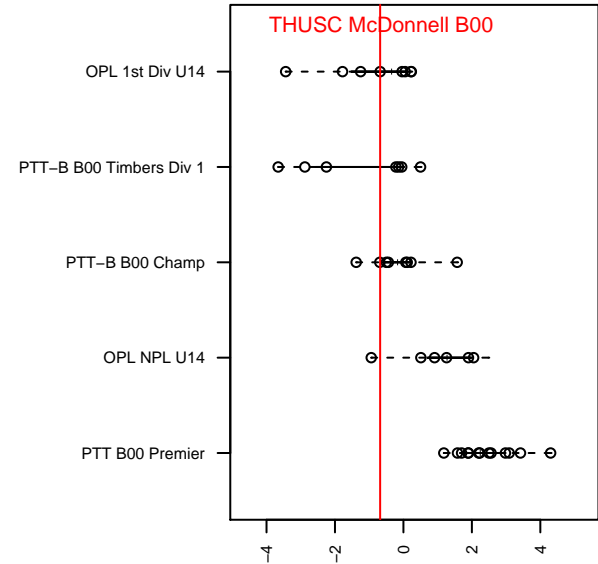

# THUSC McDonnell B00

Tualatin Hills United SC  
 Beaverton, OR  
 B00 total strength=1032  
 attack=1.96 defense=2.55  
 fall league = OPL 1st Div U14  
 spr league = Spr OPL Clatskanie Div U14

alt names used:  
 Tualatin Hills United SC McDonnell  
 Tualatin Hills United SC McDonnell  
 Tualatin Hills United SC McDonnell

Venues played:  
 2014 OPL First Division U14  
 2014 Directors Cup OPL Silver U14  
 2014 Spr OPL Clatskanie Division U14

**THUSC McDonnell B00**  
 Dots are actual minus expected GF (blue circles) and GA (red triangles).  
 Blue line is smoothed change in attack strength. Red is smoothed change in defense strength.

**attack and defense variance (black dot)  
relative to other teams  
and top 10 in region**

**attack and defense rating  
relative to others at age  
and all opponents in last 13 months**

**Performance relative to 13 month average**